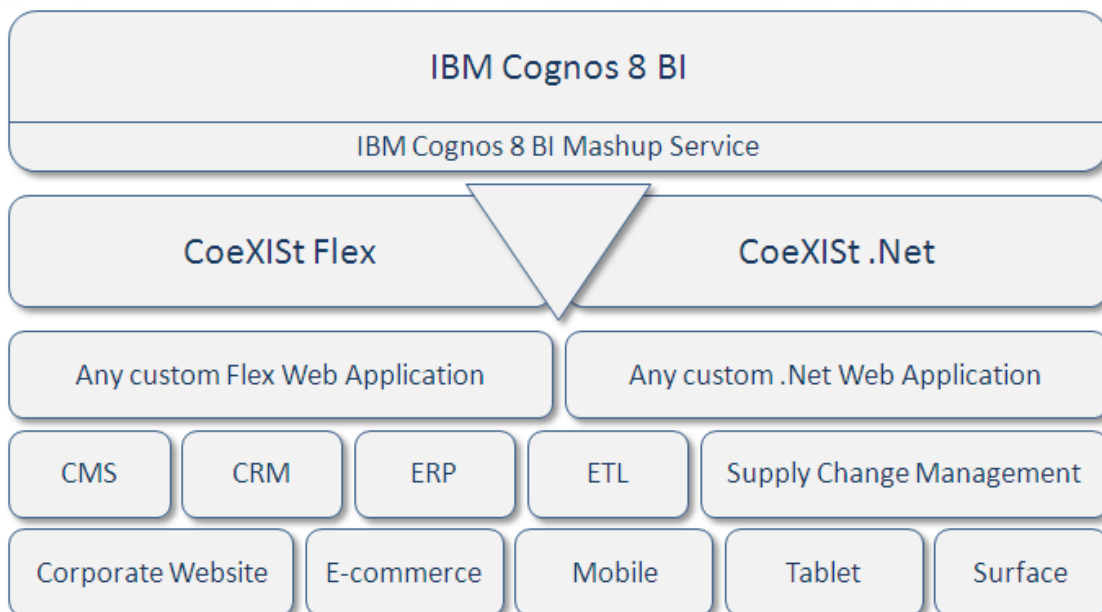

Breaking data boundaries.

CoeXISt Cognos eXtensible Integration Suite

CoeXISt delivers pre-built Flex and .Net components which easily integrate IBM Cognos 8 BI objects into your corporate enterprise portals, content management system, and all other possible web applications.

CoeXISt provides the building blocks for creating a mashup between IBM Cognos 8 BI reporting objects such as lists, crosstabs, charts, prompts, etc. and all your other applications in a fast and easy way.

PRE-PACKAGED,
TO WHOM TIME
IS SWIFT.